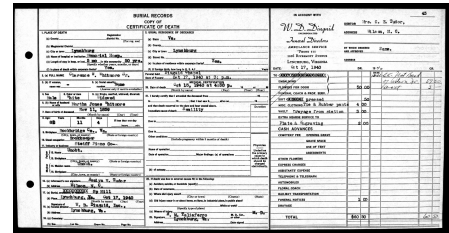

<https://www.gravegarden.org/diuguid-records/whitmore-d3204301/>

Clarence W., Sr. Whitmore

ID Number: D3204301

Record Details

Alternate Name:
Attributed Race:
Improved Race:
Account Holder: Mrs. C. E. Tudor
Charges Paid By:
Cause of Death:

Burial & Undertaking

Burial Date: 1940.00.00
Place of Interment:
Confirmation Source for Interment:
Gravedigger: